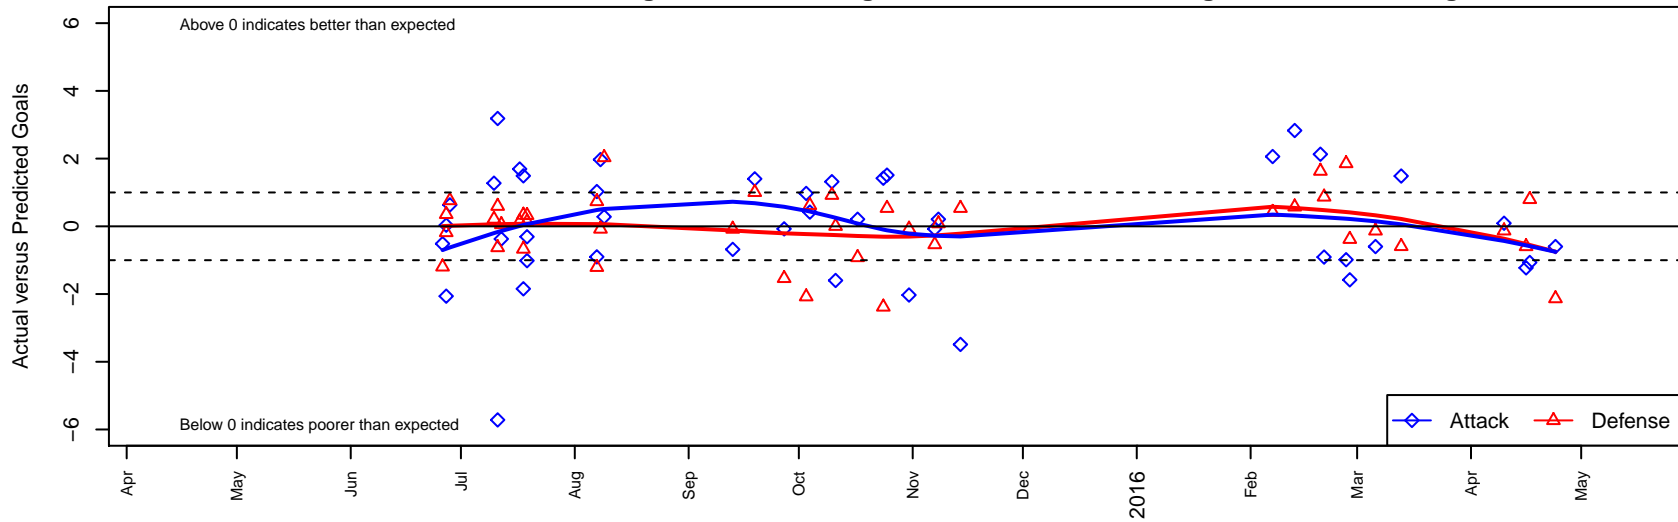

# CSC Storm G01

Corvallis SC  
 Corvallis, OR  
 G01 total strength=1304  
 attack=7.64 defense=4.31  
 fall league = PTT G01 Premier Silver  
 spr league = Spr OYS G01 Premier Red

alt names used:

Venues played:  
 2015 Capital Cup GU14  
 2015 ETFC Adidas Cup U13-14  
 2015 Beaverton Cup GU14 Silver  
 2015 Bend Premier Cup U14G SILVER U14  
 2015 PTT G01 Premier Silver  
 2015 Spr OYS G01 Premier Red  
 2015 OYS State Cup G01

**CSC Storm G01**  
 Dots are actual minus expected GF (blue circles) and GA (red triangles).  
 Blue line is smoothed change in attack strength. Red is smoothed change in defense strength.

**attack and defense variance (black dot)  
relative to other teams  
and top 10 in region**