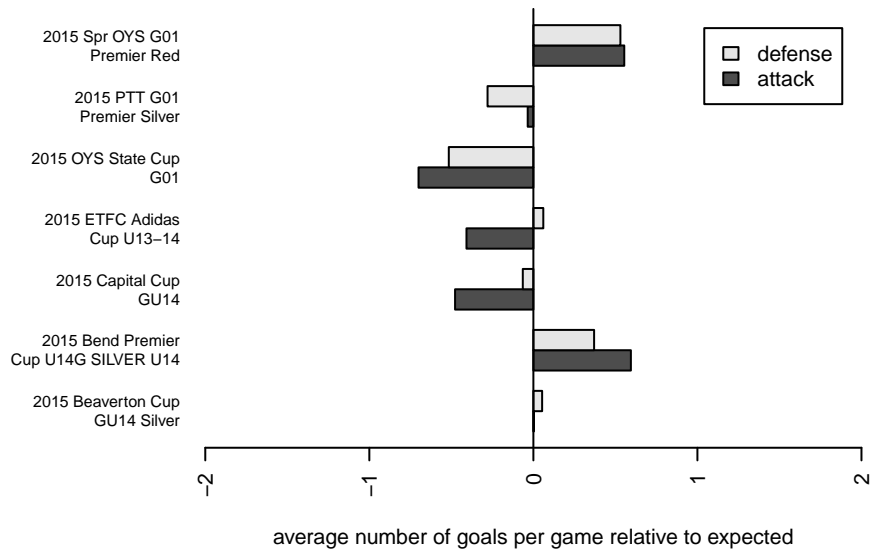

Performance relative to 13 month average