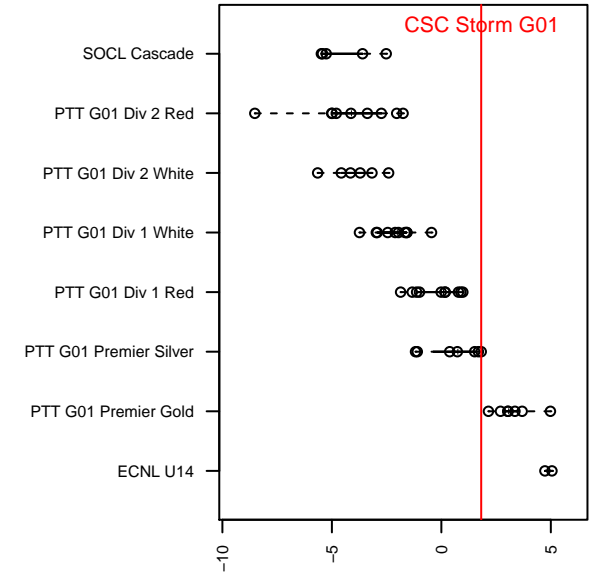

**attack and defense rating
relative to others at age
and all opponents in last 13 months**