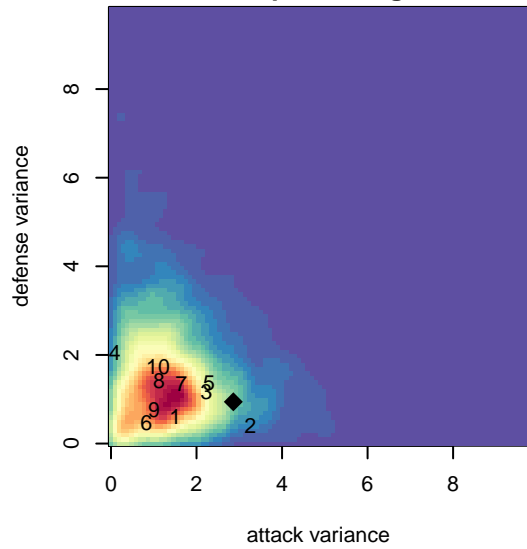

# CSC Storm G01

Corvallis SC  
 Corvallis, OR  
 G01 total strength=1304  
 attack=7.64 defense=4.31  
 fall league = PTT G01 Premier Silver  
 spr league = Spr OYS G01 Premier Red

alt names used:

Venues played:  
 2015 Capital Cup GU14  
 2015 ETFC Adidas Cup U13-14  
 2015 Beaverton Cup GU14 Silver  
 2015 Bend Premier Cup U14G SILVER U14  
 2015 PTT G01 Premier Silver  
 2015 Spr OYS G01 Premier Red  
 2015 OYS State Cup G01

**CSC Storm G01**  
 Dots are actual minus expected GF (blue circles) and GA (red triangles).  
 Blue line is smoothed change in attack strength. Red is smoothed change in defense strength.

**attack and defense variance (black dot)  
relative to other teams  
and top 10 in region**